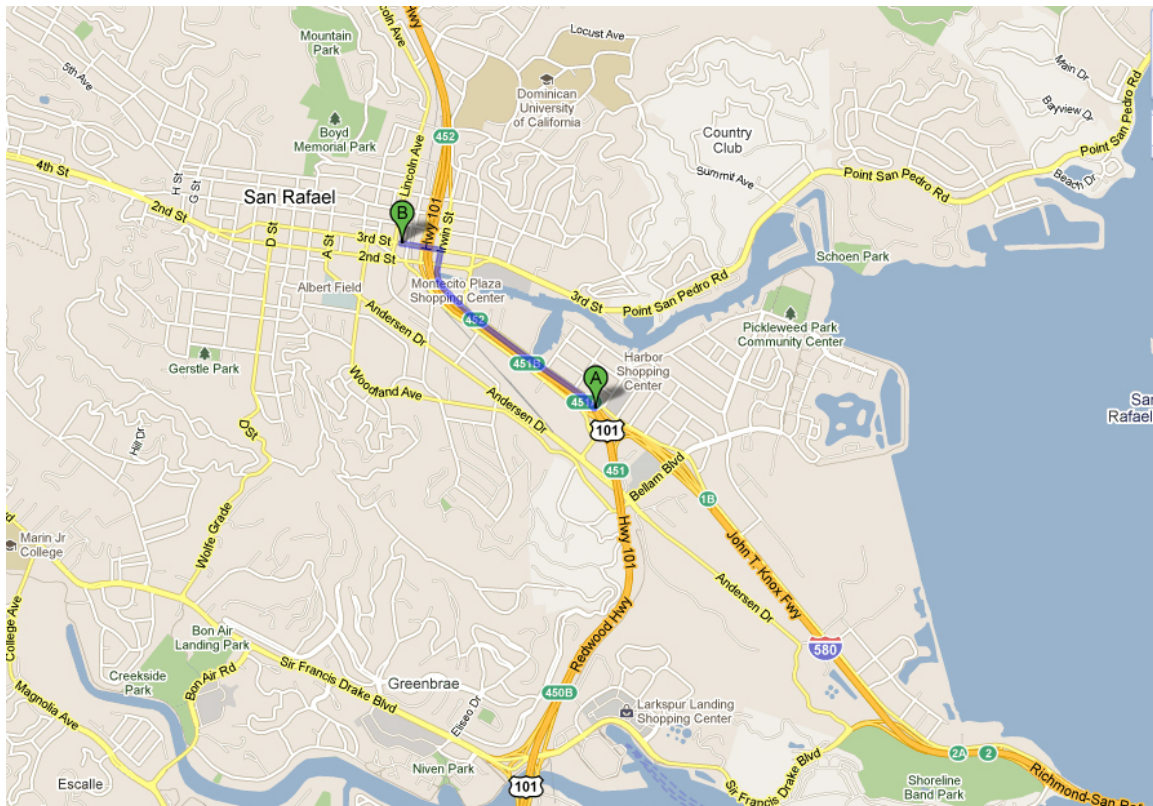

FLEMMING TAX SERVICE

898 Lincoln Ave #D, San Rafael, CA 94901 Phone (415)747-8978 Fax (415)785-4021

1. From the East Bay take I-580 W across the Richmond-San Rafael Bridge.
2. Merge onto US-101 N toward San Rafael/Santa Rosa.
3. Take the “Central San Rafael Exit”. Stay on the far left side of the exit lanes.
4. Turn left on 3rd Street.
5. Stay in the left lane on 3rd Street and go through 2 stop lights.
6. Immediately after the second stop light you will see a parking lot with a “FLEMMING TAX SERVICE” sign.
7. The entrance to the office is in the parking lot.